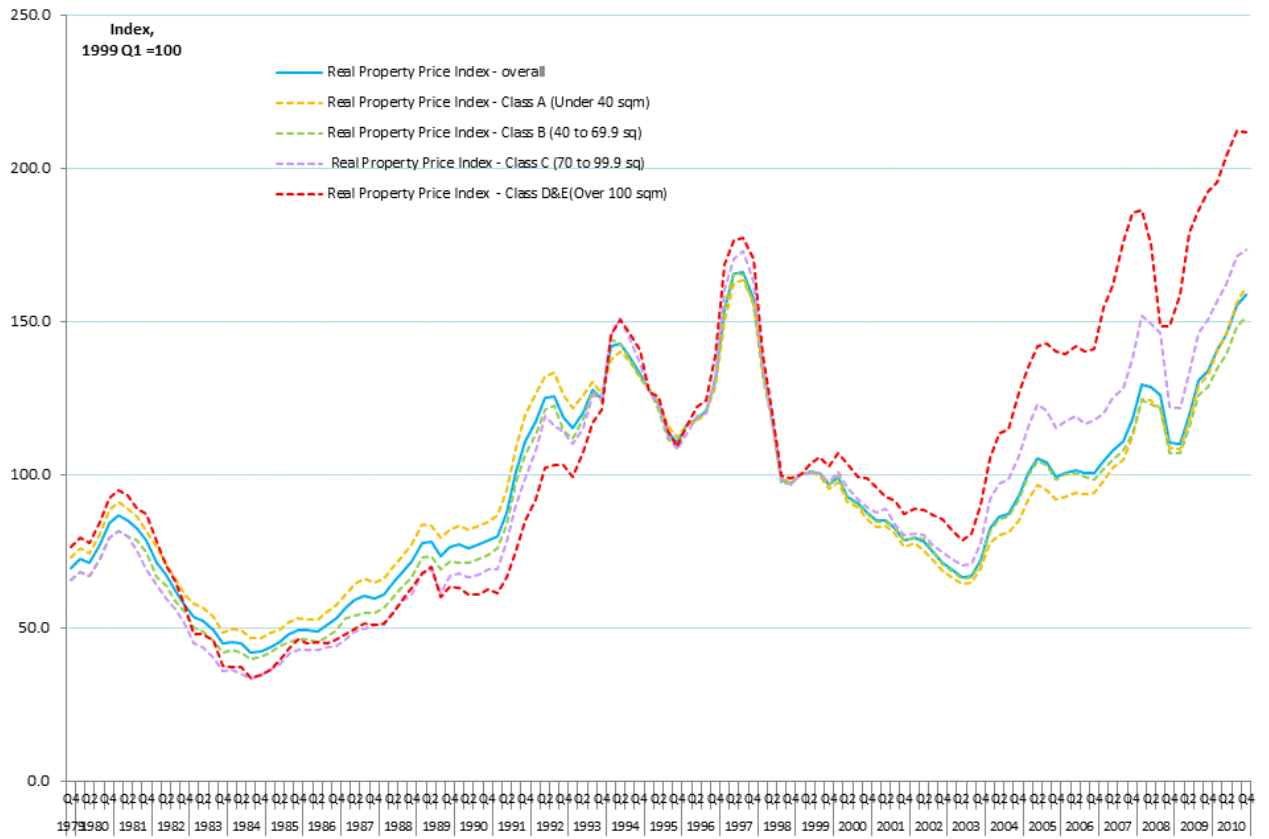

Chart 1: Private Domestic Units – Real Property Price Index, 1979-2010

Source: HKSAR Rating and Valuation Department, Census and Statistics Department